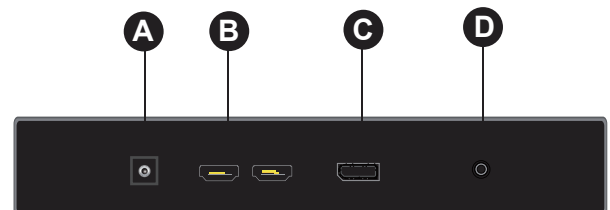

INTERFACE

- **A** DC IN
- **B** HDMI 2.0 x 2
- **C** DP Port IN
- **D** AUDIO OUT

*Design and specifications are subject to change without notice