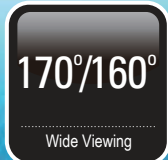

Hybrid PC monitor